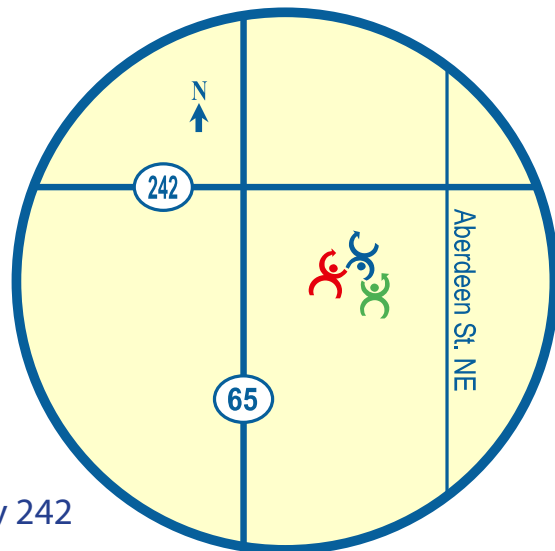

Located at the SE corner of hwy 65 and hwy 242

For more information visit us on the web at:

www.PerpetualMotionGymnastics.com

763-754-2341