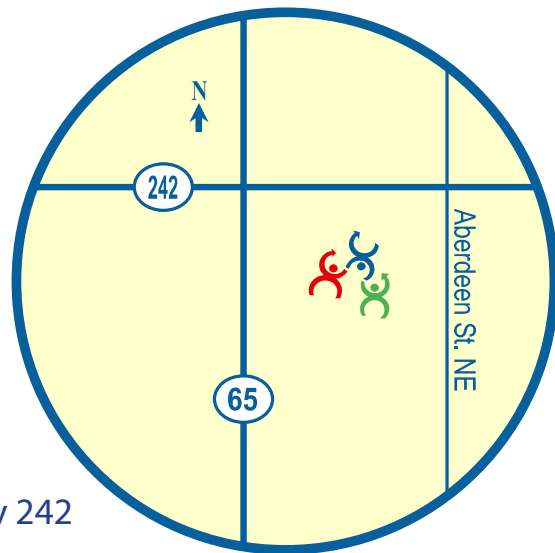

12440 Aberdeen Street NE, Suite 101
Blaine, MN 55449

Located at the SE corner of hwy 65 and hwy 242