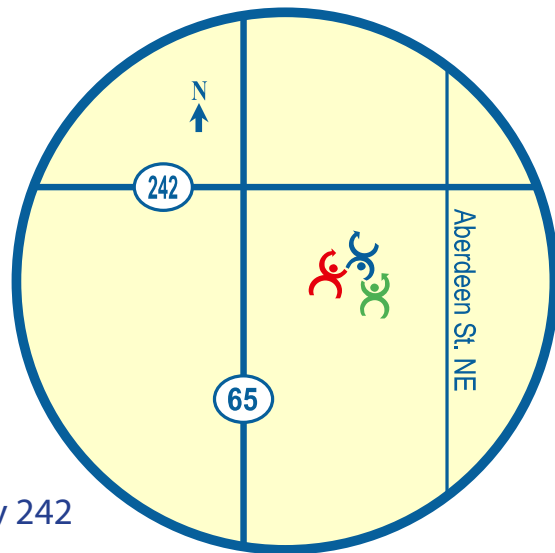

Located at the SE corner of hwy 65 and hwy 242

For more information visit us on the web at:

www.PerpetualMotionGymnastics.com

763-754-2341